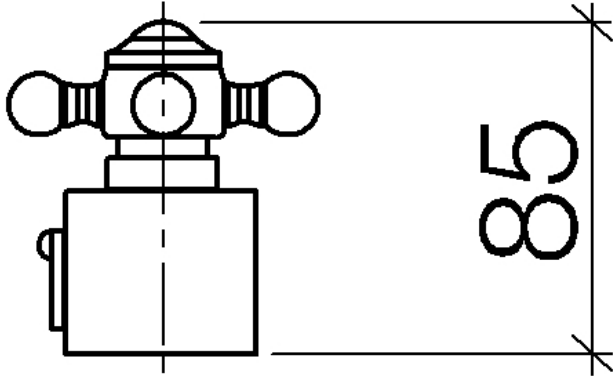

MADISON Temperature control handle - Brushed Durabronze (23kt Gold)

---

MADISON

11 420 360

11 420 360

11 420 360

Parts for other finishes can be found here: [Chrome](#)

Spare parts list

No.	Item Number	Name	Quantity used	Delivery time
1	09 20 36 005-28	handle	1	20
2	09 26 01 016 90	accessories	1	2
3	09 20 83 006 90	handle	1	2
4	09 24 03 119 90	nipple	1	2
5	09 20 36 060-28	handle	1	20
6	09 20 36 004-28	handle	4	20
7	90 30 30 027 00 90	screw	1	2
8	09 30 33 004 90	screw	1	2
9	09 17 33 003-28	handle	1	20
10	90 21 33 020 00 90	handle	1	2